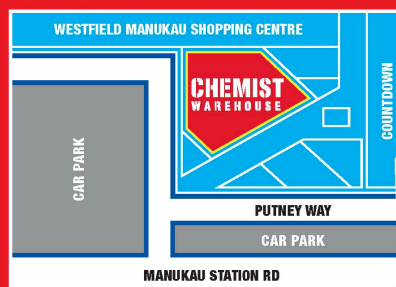

ALL MEDICATIONS LISTED ON THIS PAGE REQUIRE A PRESCRIPTION

FIND MORE SAVINGS AT A STORE NEAR YOU!

CHEMIST WAREHOUSE ST LUKES

UNIT A9, 1 WAGENER PLACE, MOUNT ALBERT 1025

(WITHIN ST LUKES MEGA CENTRE, OPPOSITE WESTFIELD ST LUKES)

P: (09) 941 4901 F: (09) 846 3207

TRADING HOURS: MON - SUN: 8AM - 9PM

OPEN 7 DAYS
A WEEK!
(INCLUDING PUBLIC HOLIDAYS)

CHEMIST WAREHOUSE BOTANY

UNIT 3, 500 TI RAKAU DRIVE, NORTH PARK (BOTANY) 2013

(WITHIN 500 TI RAKAU COMPLEX, NEAR MCDONALDS, XTREME ENTERTAINMENT & KMART)

P: (09) 941 4903 F: (09) 273 6484

TRADING HOURS: MON - SUN: 8AM - 9PM

OPEN 7 DAYS
A WEEK!
(INCLUDING PUBLIC HOLIDAYS)

CHEMIST WAREHOUSE WESTGATE

TENANCY H3, WESTGATE SHOPPING CENTRE,
32 MAKI STREET, WESTGATE 0814

(NEAR NOEL LEEMING & OPPOSITE THE WAREHOUSE)

TRADING HOURS: MON - SUN: 8AM - 9PM

COMING SOON

CHEMIST WAREHOUSE ALBANY

TENANCY T10A, ALBANY MEGA CENTRE,
140 DON MCKINNON DRIVE, ALBANY 0632

(WITHIN ALBANY MEGA CENTRE, NEXT DOOR TO COTTON ON)

TRADING HOURS: MON - SUN: 8AM - 9PM

COMING SOON

CHEMIST WAREHOUSE WESTFIELD MANUKAU

NOW OPEN

SHOP S196, 5 PUTNEY WAY, MANUKAU 2104

(INSIDE WESTFIELD MANUKAU SHOPPING CENTRE, OPPOSITE COUNTDOWN SUPERMARKET)

P: (09) 941 4904 F: (09) 262 2349

TRADING HOURS: MON - SUN: 8AM - 9PM

OPEN 7 DAYS
A WEEK!
(INCLUDING PUBLIC HOLIDAYS)

SCAN THE QR CODE
TO ADD ME ON WECHAT
CHEMIST WAREHOUSE NZ

Phone 0800 001 018 for your nearest store

欢迎关注我们的WeChat微信号

SALE STARTS: 7TH SEPT 2018
SALE ENDS: 23RD SEPT 2018

MRS770